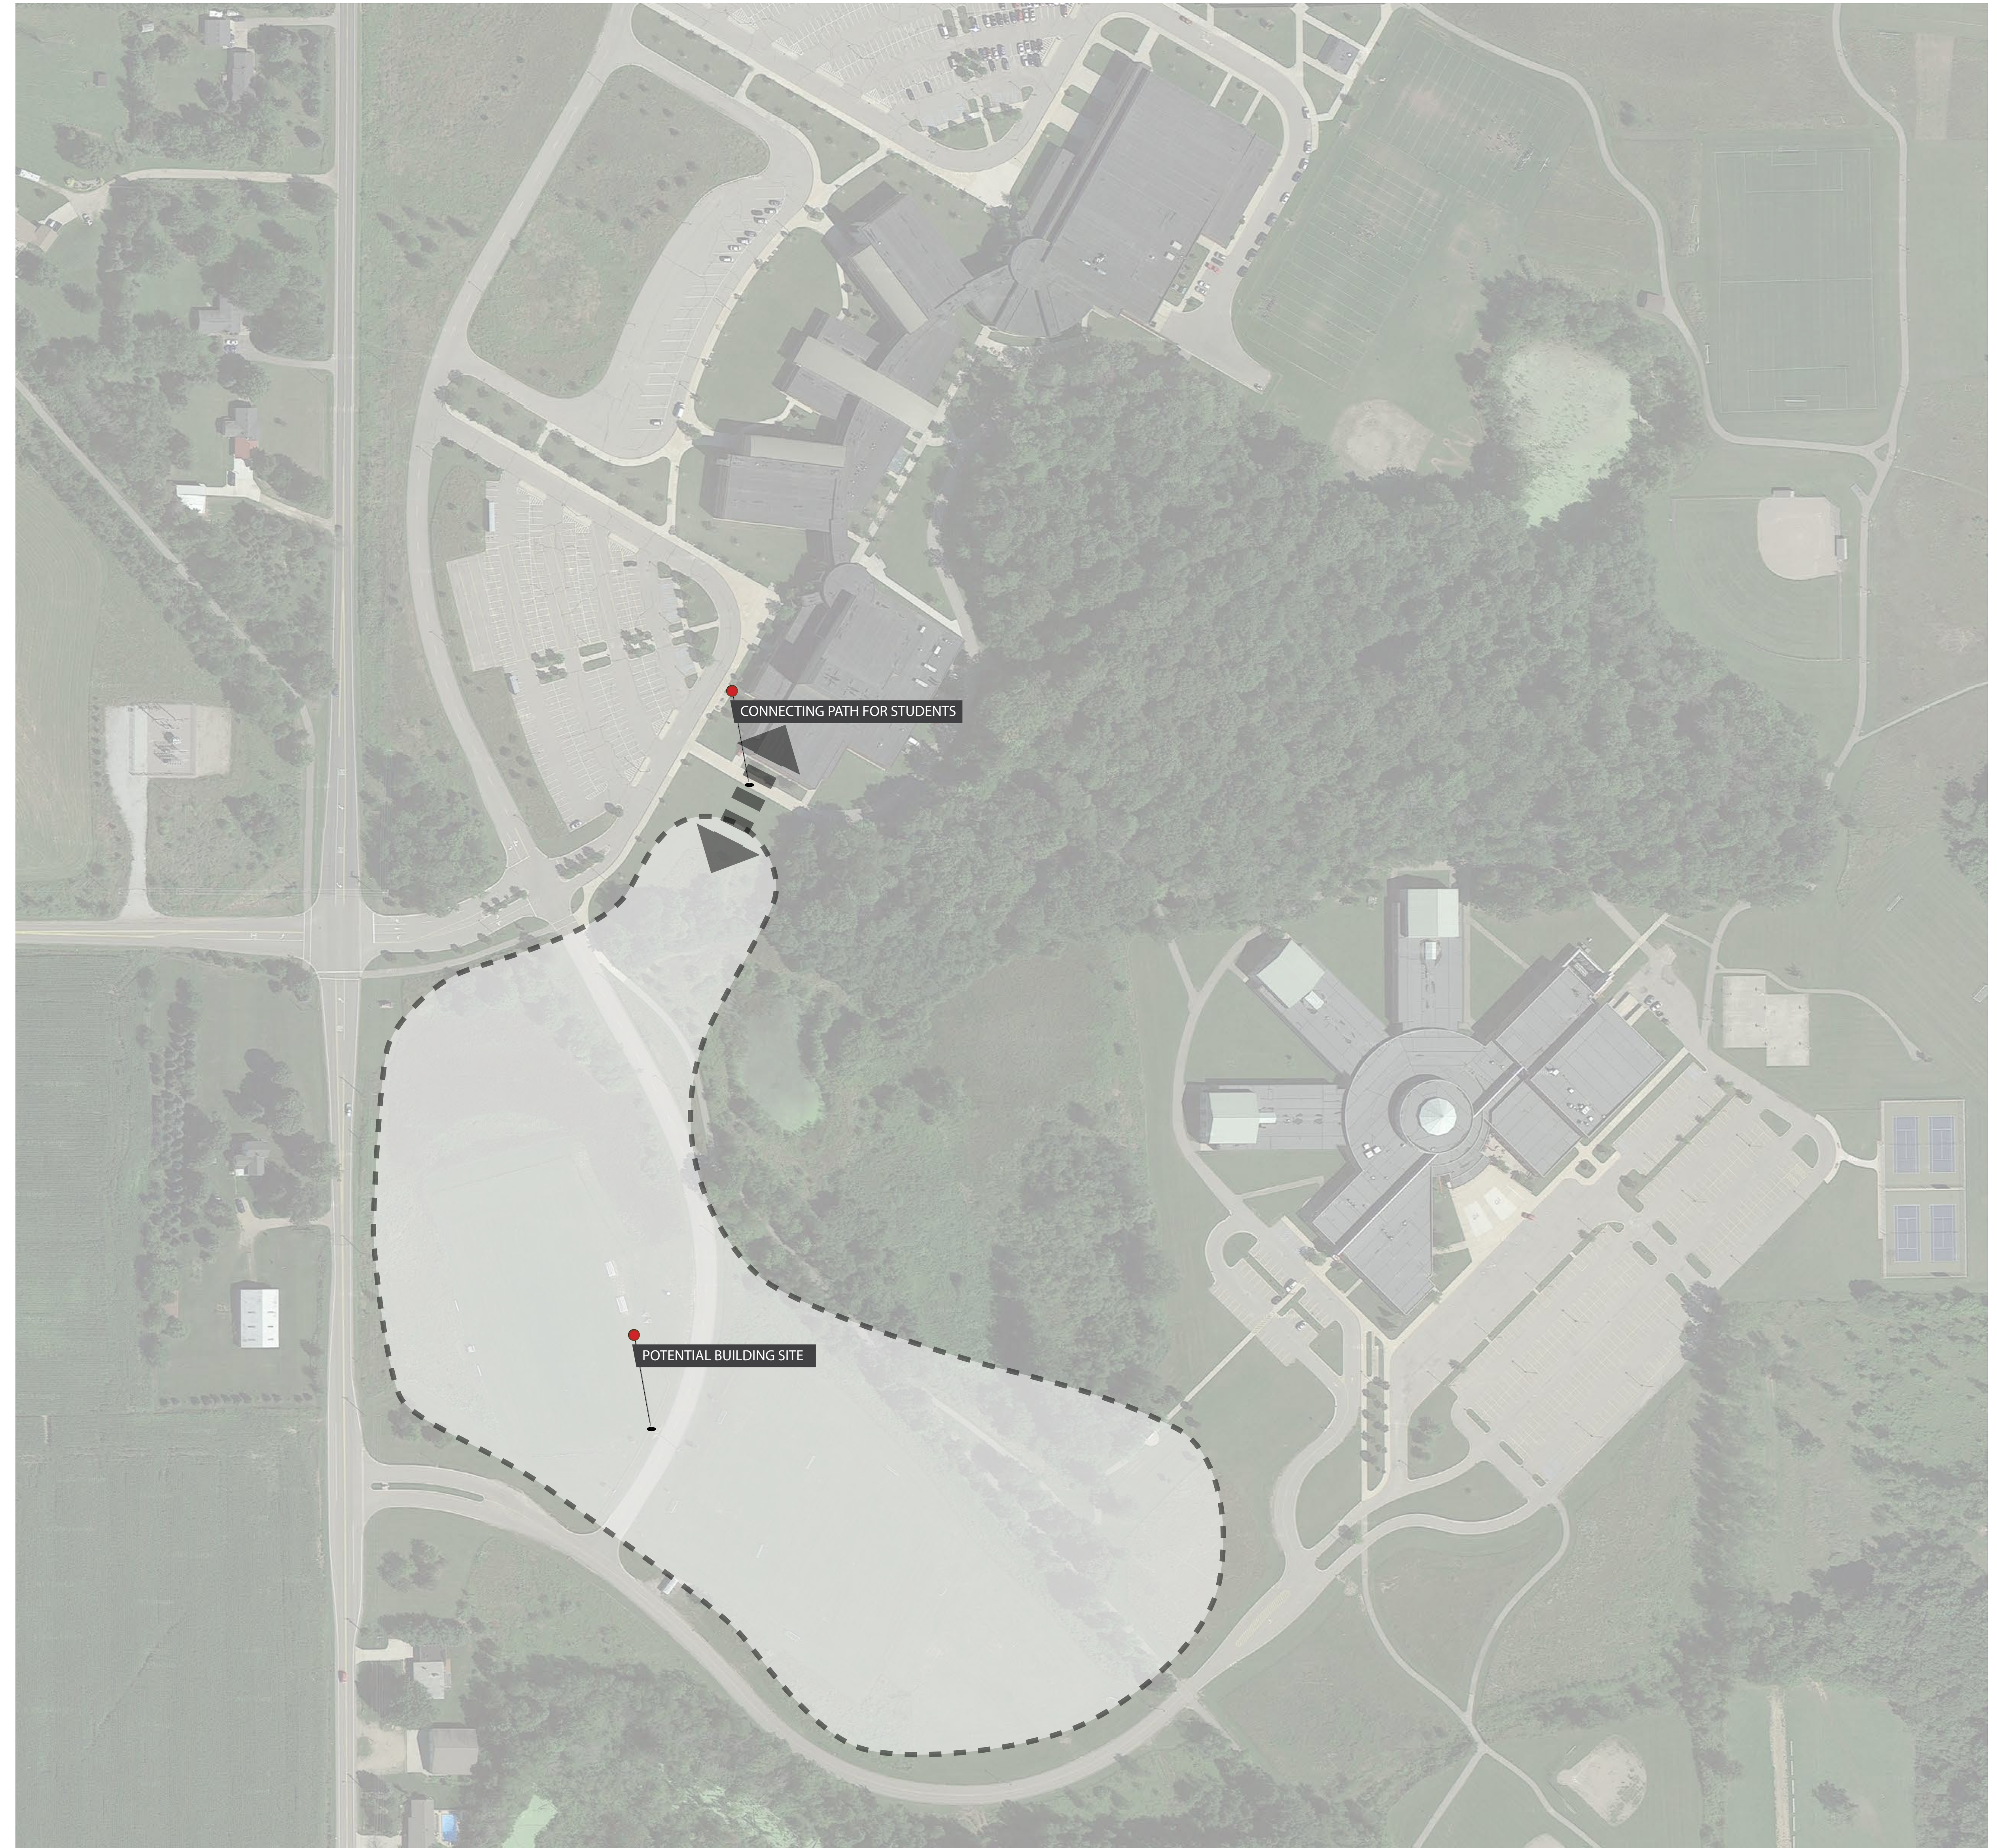

BUILDING

- 9th Grade Core Classrooms
- 9th-12th Grade Elective Classrooms
- Gymnasium with Locker Rooms
- Cafeteria and Kitchen Facilities
- Building Administration Offices
- 600 Student Initial Capacity
- Expandable to 1,250 Students
- Located Adjacent to Existing High School
- Shared Parking with Existing High School
- Some Additional Parking